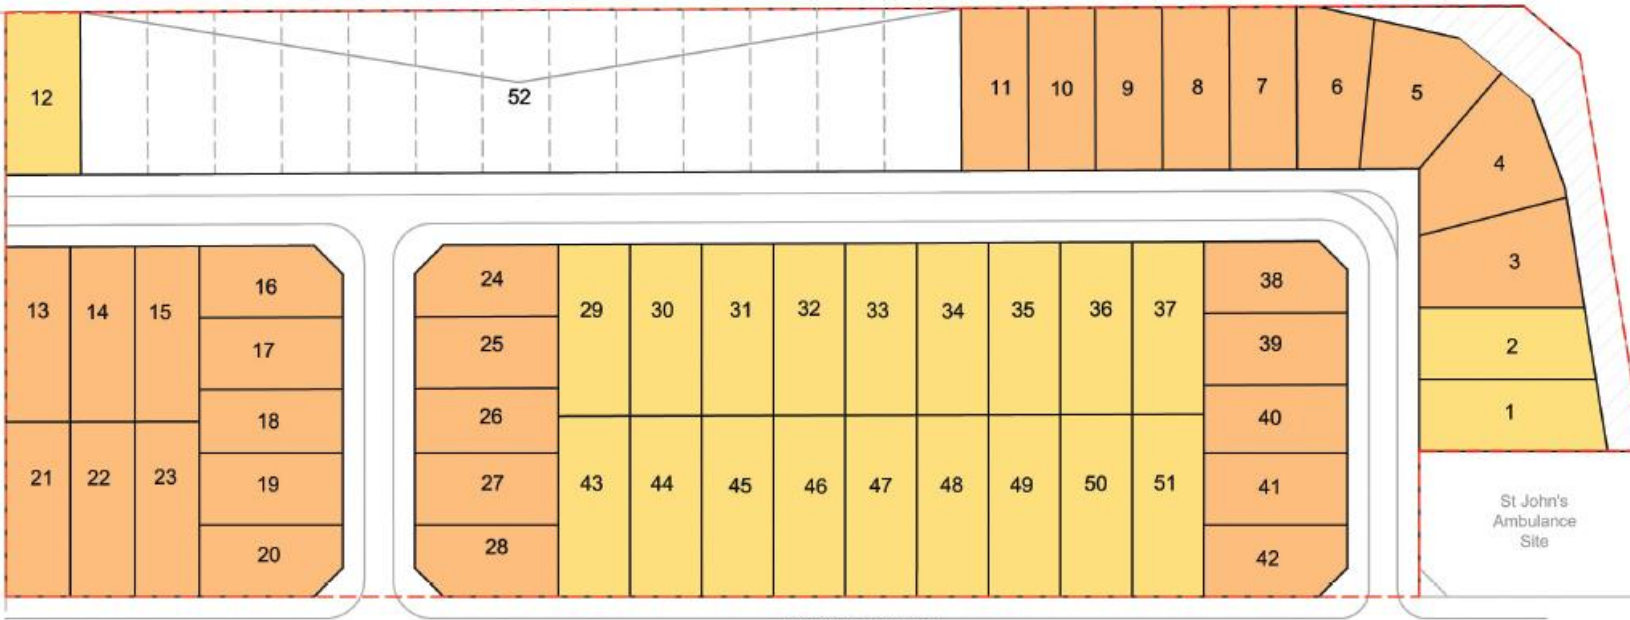

Gnangara Road

Alexander Drive

Lot 49
Future
Subdivision
by Others

St John's
Ambulance
Site

ANDROMEDA LOOP

670
RESERVE FOR
RECREATION

KENNERTON AVENUE

JINGSHAN WAY

WISLEY STREET

RESIDENTIAL R20 

RESIDENTIAL R-MD30 

1:2000 @ A4

Drawn: 8 March 2017

R-MD CODES PLAN
 AGREED STRUCTURE PLAN NO. 57- EAST WANNEROO CELL 9
 LOT 1981 GNANGARA ROAD, LANDSDALE